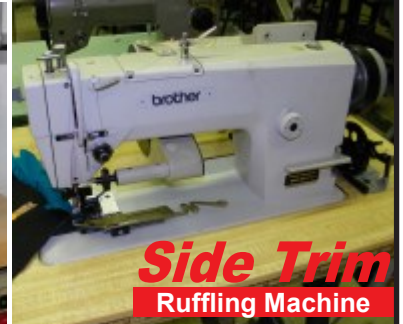

Side Trim  
Ruffling Machine

**Brother Model DB2-B777-3**  
Single Needle w/Side Trim  
**\$895.00**

**Durkopp Model 274**  
Single Needle, Cyl Lockstitch  
**\$1,200.00**

2 each

No Reverse

**Consew Model 223**  
Single Needle, Ndl Feed Cylinder  
**\$650.00 each**