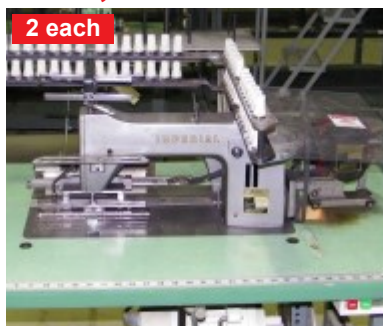

Kansai Special DFB-1425P
25 Needle Chain Stitch, 1/4" ga
$1,850.00 each

Smocking Machine
Imperial Multi Needle
$2,500.00 each

2 each