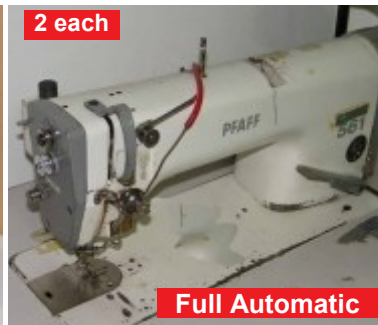

6 each

220 Volt, 1 Phase

**Pfaff Model 1183**  
Single Needle, Full Automatic  
**\$650.00 each**

2 each

Full Automatic

**Pfaff Model 561**  
Single Needle, Needle Feed  
**\$995.00 each**

**Pfaff Model 438**  
Single Needle Zig Zag  
**\$695.00**