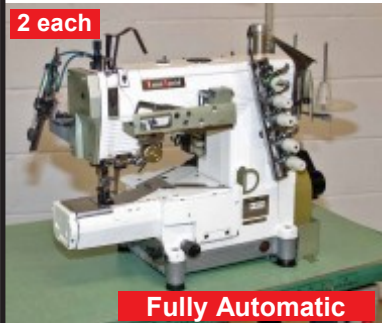

Fully Automatic

Kansai Special M# RX9803
Coverstitch Cylinder
$1,750.00 each